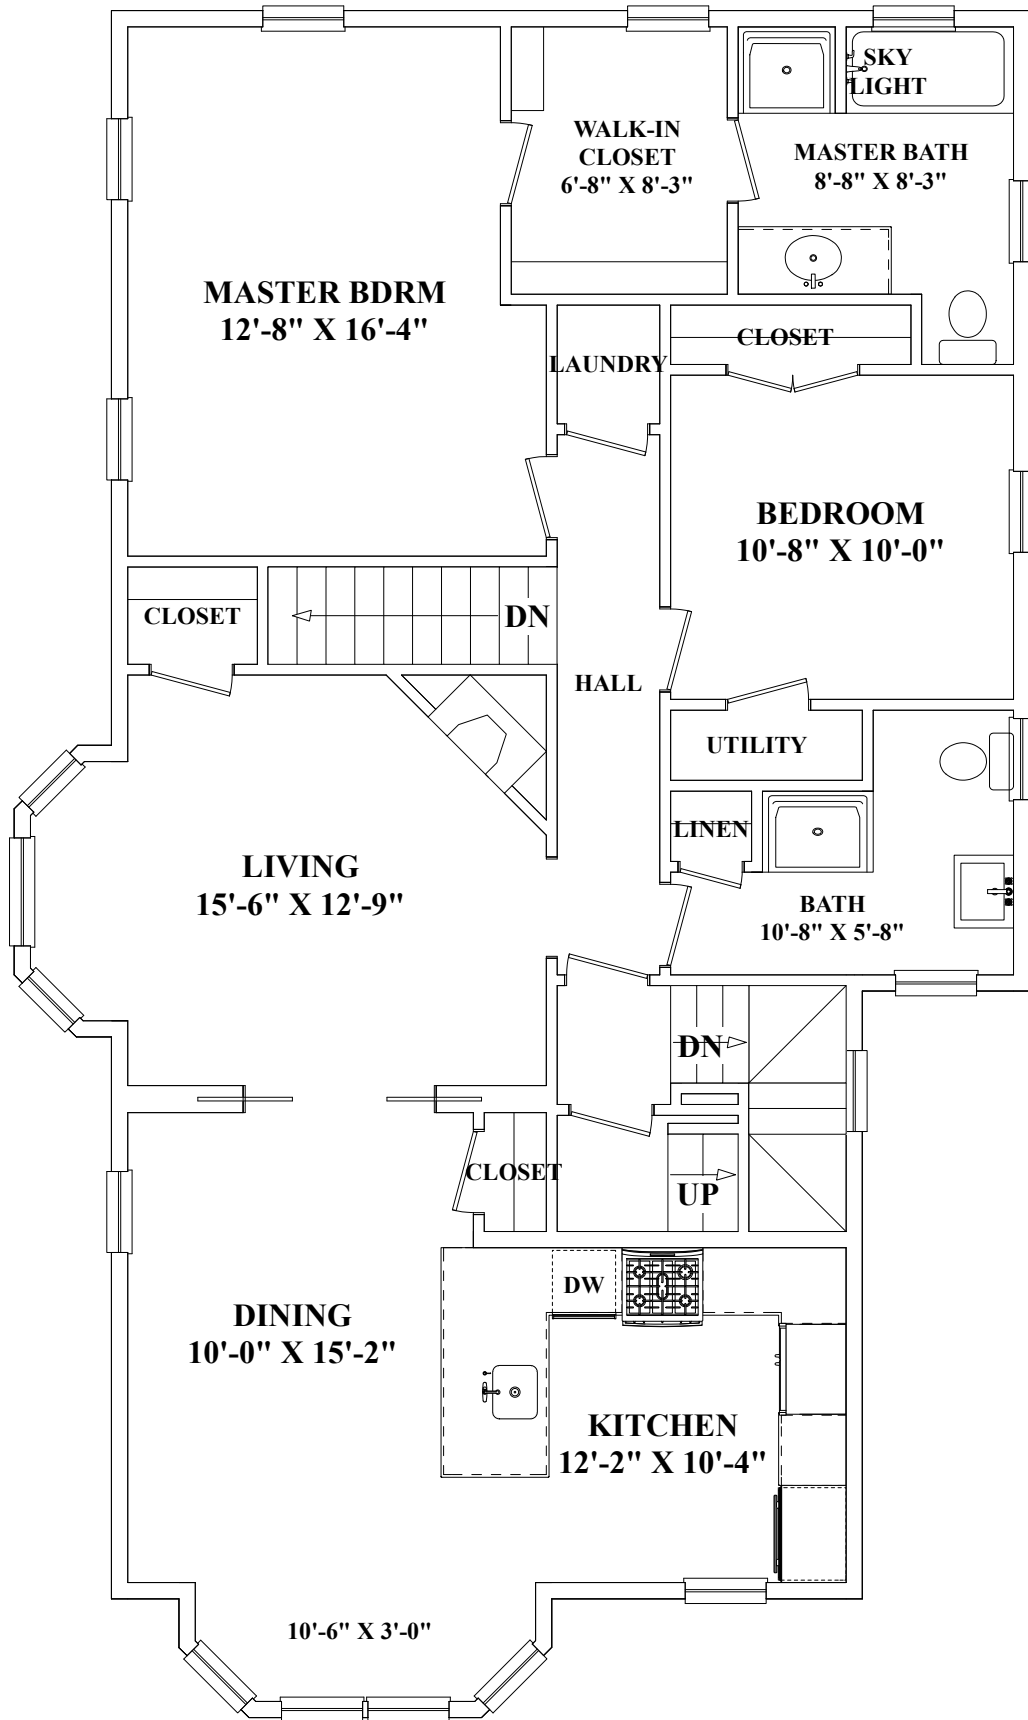

First Floor

These plans are for marketing purposes only and to provide general information about 31 Maple Ave. Cambridge, MA. Floor Plans and dimensions are approximate. Prepared for Max Dublin of Gibson International Realty in Cambridge, MA. Plans created by Dimensions New England. www.dimensionshomepage.com (978) 794-3993

Lower Level

These plans are for marketing purposes only and to provide general information about 31 Maple Ave. Cambridge, MA. Floor Plans and dimensions are approximate. Prepared for Max Dublin of Gibson International Realty in Cambridge, MA. Plans created by Dimensions New England. www.dimensionshomepage.com (978) 794-3993

Second Floor

These plans are for marketing purposes only and to provide general information about 31 Maple Ave. Cambridge, MA. Floor Plans and dimensions are approximate. Prepared for Max Dublin of Gibson International Realty in Cambridge, MA. Plans created by Dimensions New England. www.dimensionshomepage.com (978) 794-3993

Third Floor

These plans are for marketing purposes only and to provide general information about 31 Maple Ave. Cambridge, MA. Floor Plans and dimensions are approximate. Prepared for Max Dublin of Gibson International Realty in Cambridge, MA. Plans created by Dimensions New England. www.dimensionshomepage.com (978) 794-3993