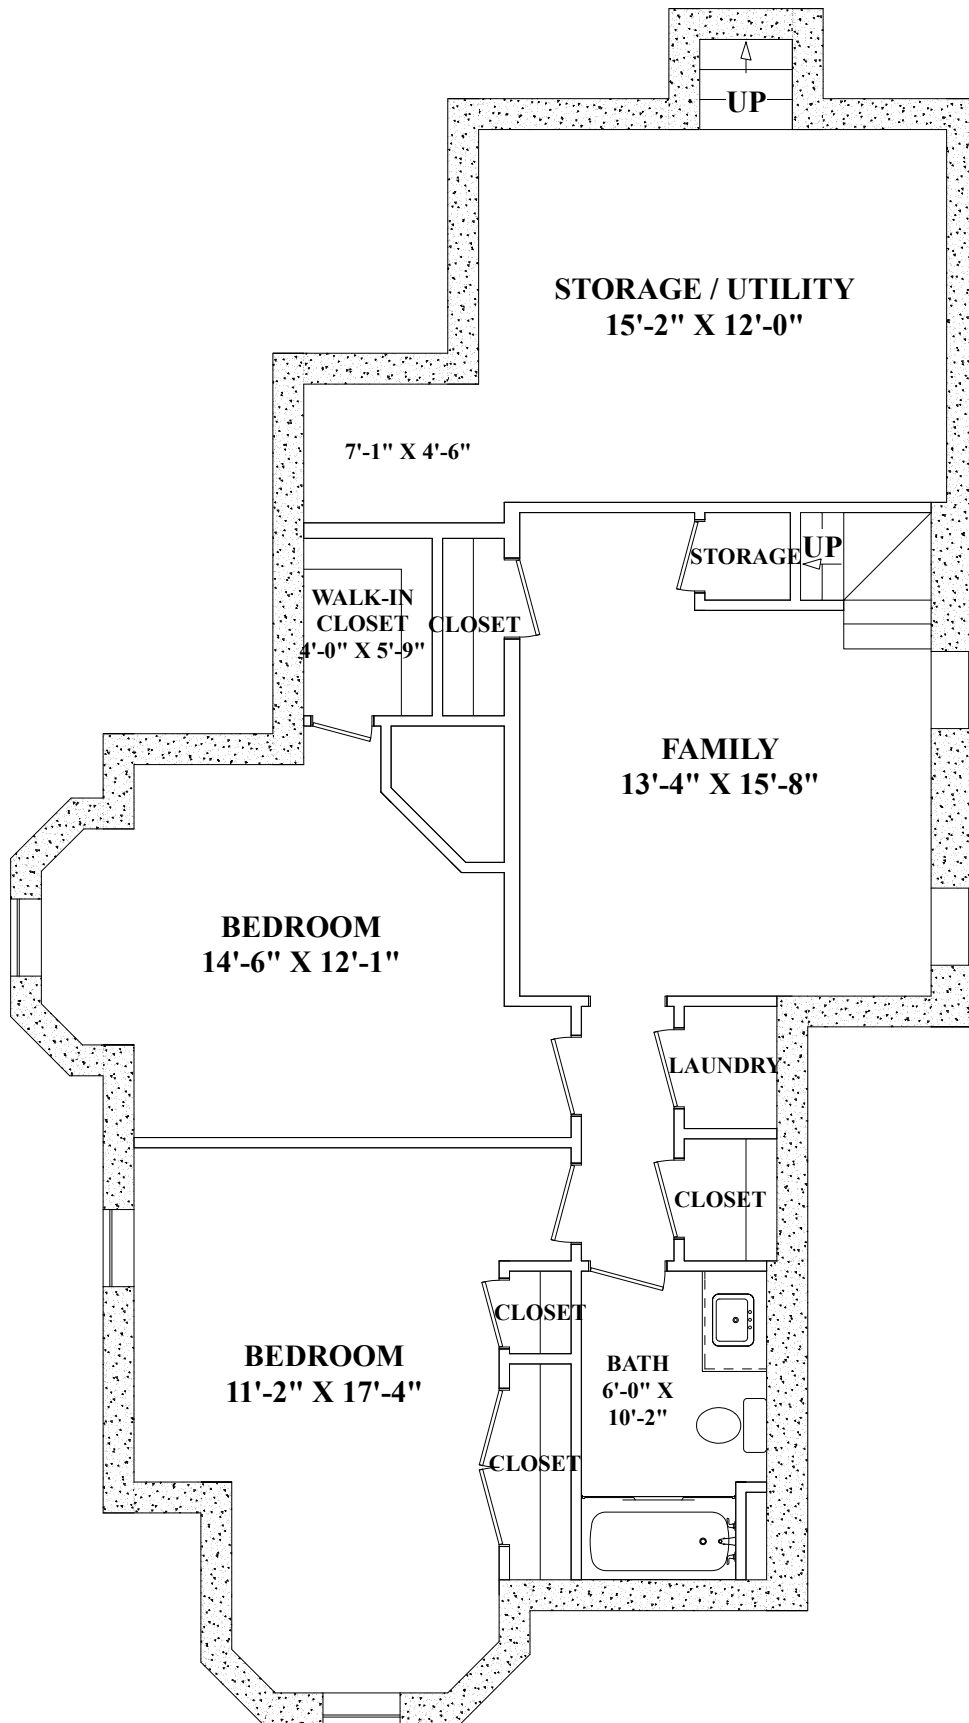

First Floor

These plans are for marketing purposes only and to provide general information about 31 Maple Ave. Cambridge, MA. Floor Plans and dimensions are approximate. Prepared for Max Dublin of Gibson International Realty in Cambridge, MA. Plans created by Dimensions New England. www.dimensionshomepage.com (978) 794-3993

Lower Level

These plans are for marketing purposes only and to provide general information about 31 Maple Ave. Cambridge, MA. Floor Plans and dimensions are approximate. Prepared for Max Dublin of Gibson International Realty in Cambridge, MA. Plans created by Dimensions New England. www.dimensionshomepage.com (978) 794-3993

Second Floor

These plans are for marketing purposes only and to provide general information about 31 Maple Ave. Cambridge, MA. Floor Plans and dimensions are approximate. Prepared for Max Dublin of Gibson International Realty in Cambridge, MA. Plans created by Dimensions New England. www.dimensionshomepage.com (978) 794-3993