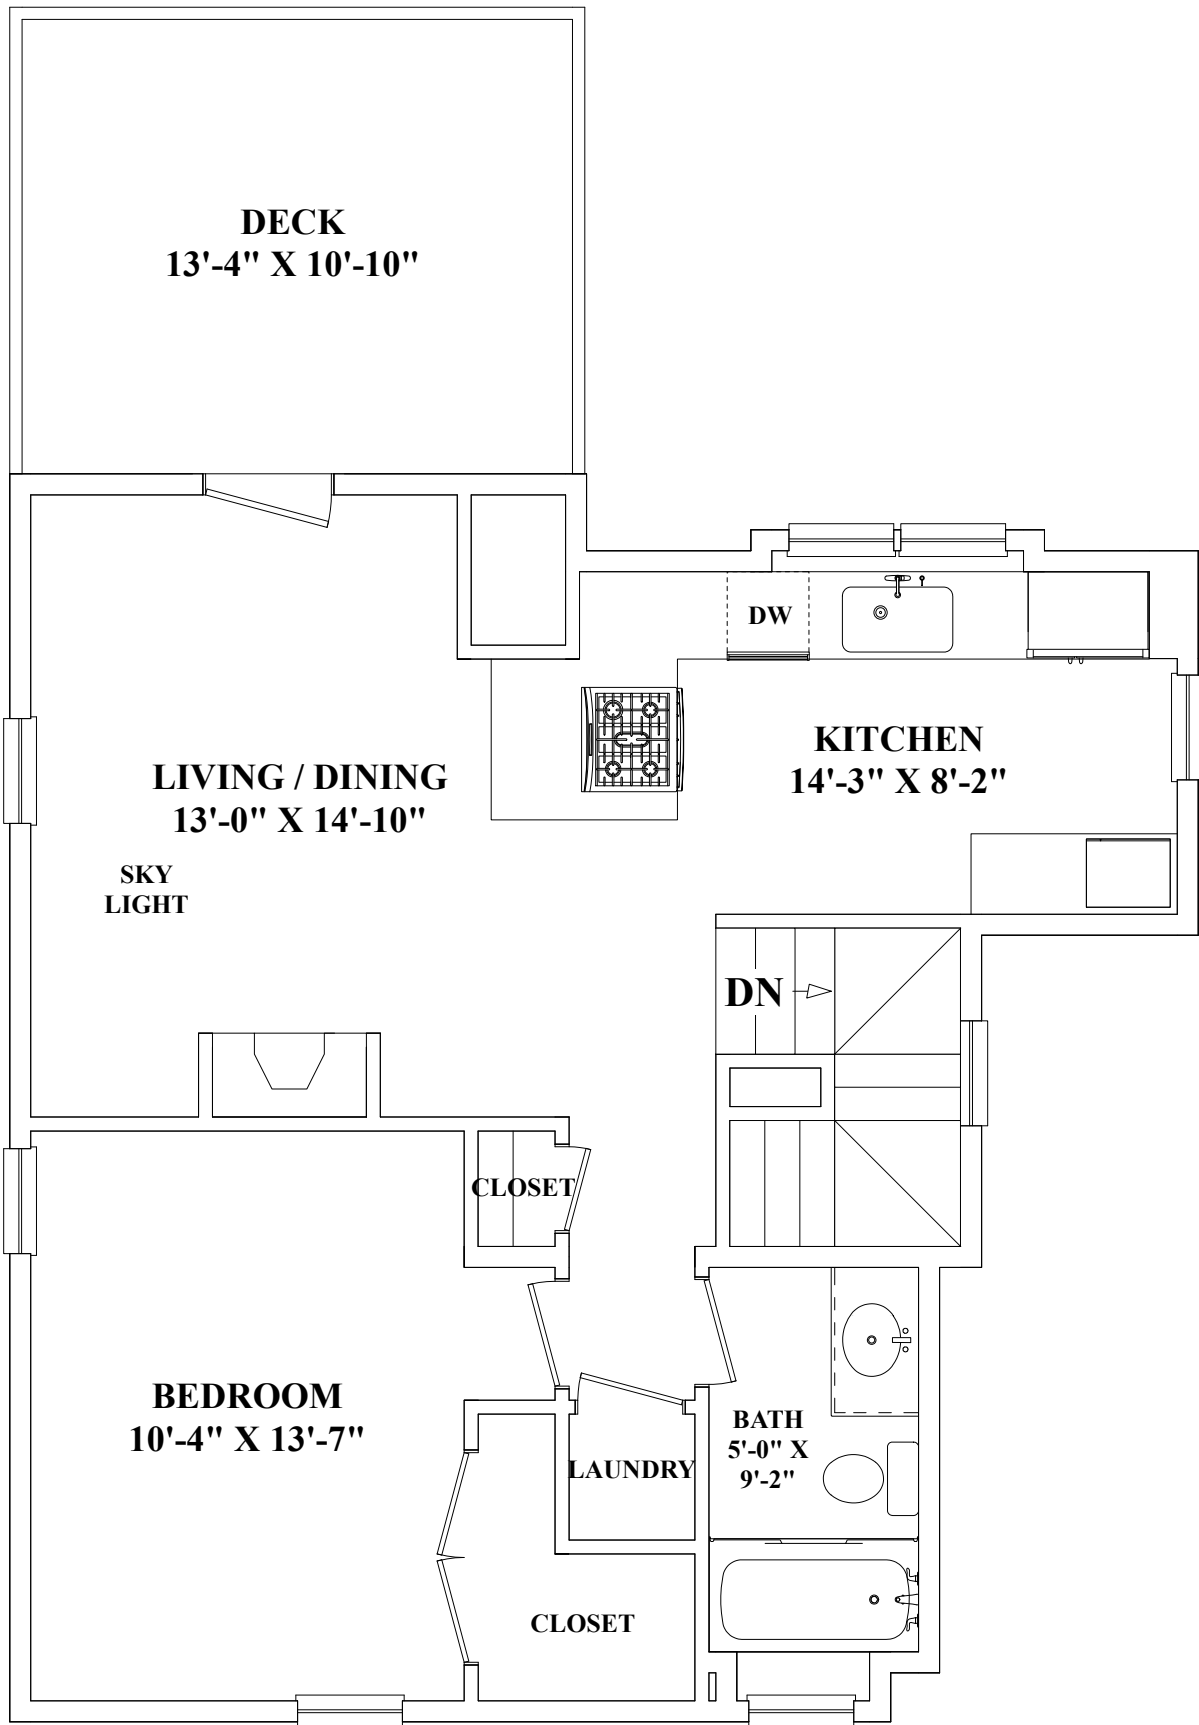

First Floor

These plans are for marketing purposes only and to provide general information about 31 Maple Ave. Cambridge, MA. Floor Plans and dimensions are approximate. Prepared for Max Dublin of Gibson International Realty in Cambridge, MA. Plans created by Dimensions New England. www.dimensionshomepage.com (978) 794-3993

Lower Level

These plans are for marketing purposes only and to provide general information about 31 Maple Ave. Cambridge, MA. Floor Plans and dimensions are approximate. Prepared for Max Dublin of Gibson International Realty in Cambridge, MA. Plans created by Dimensions New England. www.dimensionshomepage.com (978) 794-3993

Second Floor

These plans are for marketing purposes only and to provide general information about 31 Maple Ave. Cambridge, MA. Floor Plans and dimensions are approximate. Prepared for Max Dublin of Gibson International Realty in Cambridge, MA. Plans created by Dimensions New England. www.dimensionshomepage.com (978) 794-3993

Third Floor

These plans are for marketing purposes only and to provide general information about 31 Maple Ave. Cambridge, MA. Floor Plans and dimensions are approximate. Prepared for Max Dublin of Gibson International Realty in Cambridge, MA. Plans created by Dimensions New England. www.dimensionshomepage.com (978) 794-3993